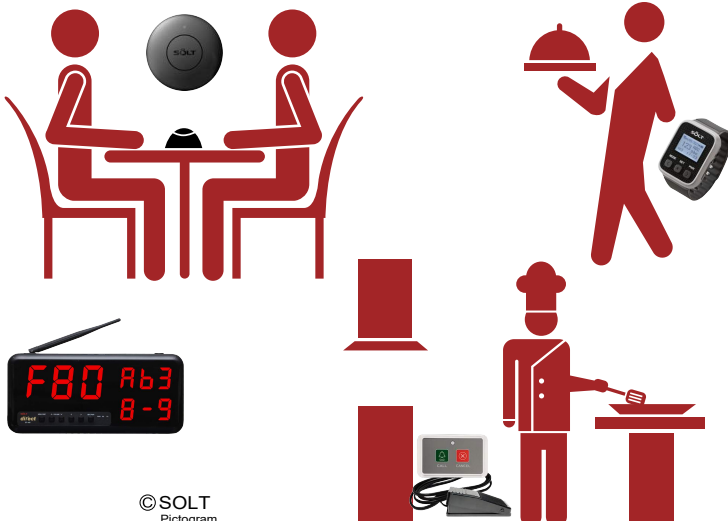

SOLT 中継機

品番	MTJ-SR5
サイズ(mm)	146 × 90 × 32
重量	約118g
電源	DC12V/1A Adapter

TAKENAKA Co.,Ltd
TEL:0761-78-1110

- ●このカタログに記載された仕様・デザインは商品改良のため、予告なく変更する事があります。
- ●写真は印刷のため商品の色と多少異なる場合があります。

■お問い合わせ・ご用命は下記の販売店へどうぞ